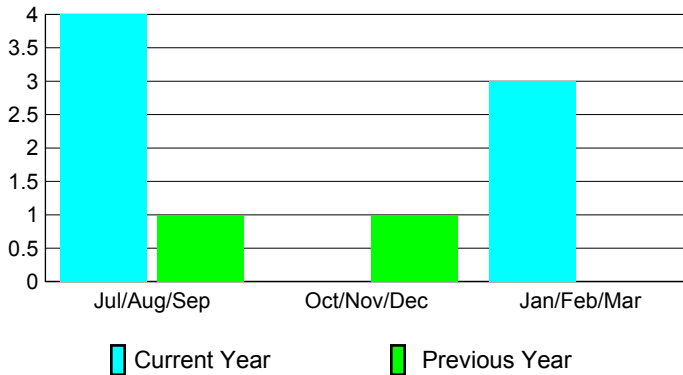

2009-2010 GMT Quarterly Report for District (or Undistricted) **District 301D1**

GMT: Doctor DATUK K NAGARATNA

Location: PHILIPPINES

GMT CA: 5

CLUBS

Club Results
2009-2010

Clubs
2008-2009

Month	New Club	Actual New	Actual Dropped	Gain/Loss of	Gain/Loss of
	Goal	Clubs	Clubs	Clubs	Clubs
Jul/Aug/Sep	0	4	0	4	1
Oct/Nov/Dec	1	0	0	0	1
Jan/Feb/Mar	1	4	-1	3	0
Totals	2	8	-1	7	2

Club Results 2009-2010

Goal, New, Dropped, Gain/Loss

Comparison of Club Gain/Loss

Current Year Compared to the Previous Year

YTD Status Quo Clubs 2009-2010

Status Quo Clubs Compared to Status Quo Members

MEMBERSHIP

Membership Results
2009-2010

Membership
2008-2009

Month	Net Memb	Actual New	Actual Dropped	Gain/Loss of	Gain/Loss of
	Goal	Memb	Memb	Memb	Memb
Jul/Aug/Sep	18	187	-65	122	26
Oct/Nov/Dec	33	64	-32	32	134
Jan/Feb/Mar	44	236	-38	198	80
Totals	95	487	-135	352	240

Membership Results 2009-2010

Goal, New, Dropped, Gain/Loss

Comparison of Membership Gain/Loss

Current Year Compared to the Previous Year

Gender Comparison 2009-2010

Jul/Aug/Sep

Oct/Nov/Dec

Jan/Feb/Mar

Male

Female