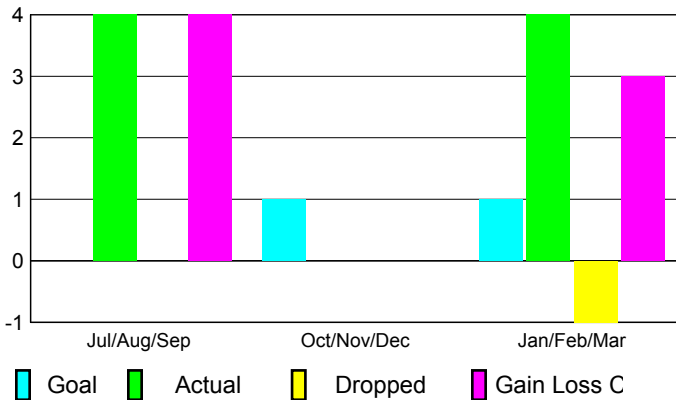

## CLUBS

Club Results  
2009-2010

Clubs  
2008-2009

Month	New Club	Actual New	Actual Dropped	Gain/Loss of	Gain/Loss of
	Goal	Clubs	Clubs	Clubs	Clubs
Jul/Aug/Sep	0	4	0	4	1
Oct/Nov/Dec	1	0	0	0	1
Jan/Feb/Mar	1	4	-1	3	0
<b>Totals</b>	<b>2</b>	<b>8</b>	<b>-1</b>	<b>7</b>	<b>2</b>

### Club Results 2009-2010

Goal, New, Dropped, Gain/Loss

### Comparison of Club Gain/Loss

Current Year Compared to the Previous Year