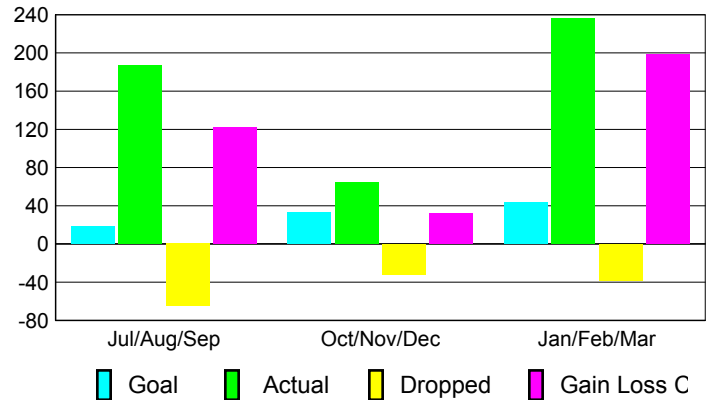

### YTD Status Quo Clubs 2009-2010

Status Quo Clubs Compared to Status Quo Members

## MEMBERSHIP

Membership Results  
2009-2010

Membership  
2008-2009

Month	Net Memb	Actual New	Actual Dropped	Gain/Loss of	Gain/Loss of
	Goal	Memb	Memb	Memb	Memb
Jul/Aug/Sep	18	187	-65	122	26
Oct/Nov/Dec	33	64	-32	32	134
Jan/Feb/Mar	44	236	-38	198	80
<b>Totals</b>	<b>95</b>	<b>487</b>	<b>-135</b>	<b>352</b>	<b>240</b>

### Membership Results 2009-2010

Goal, New, Dropped, Gain/Loss

### Comparison of Membership Gain/Loss

Current Year Compared to the Previous Year