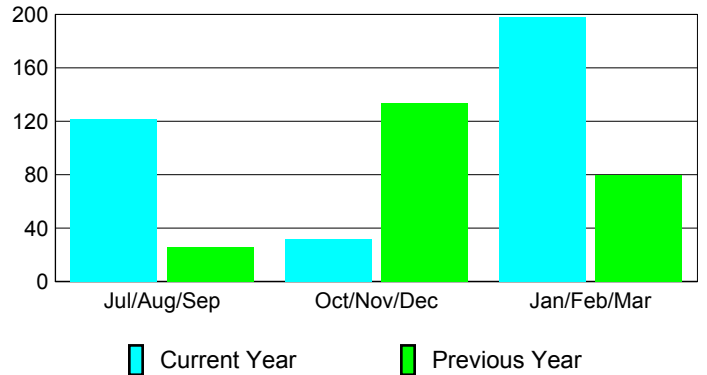

Gender Comparison 2009-2010

Jul/Aug/Sep

Oct/Nov/Dec

Jan/Feb/Mar

Male

Female